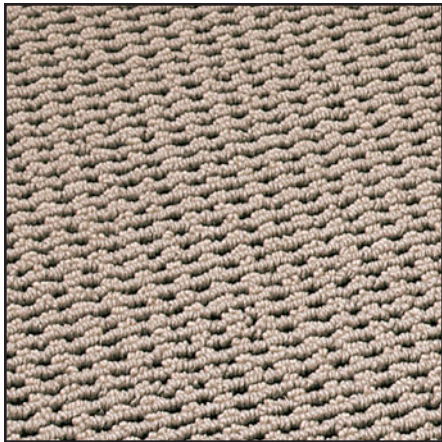

GATEWAY

Precision tufting emulates a classic woven look.
Coordinates with Milestone and Pinstripe.

Face Fiber: Ultron Nylon type 6,6 by Solutia

Construction: Precision Loop Pattern

Colors: 16

Non-standard color variations can be created using the
Forecast palette.