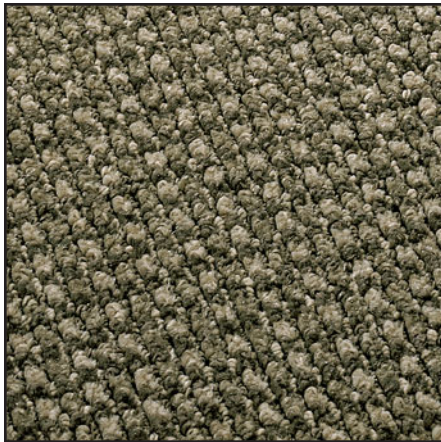

TIMELINE

Sophisticated colorways, both bold and subtle make this pattern infinitely usable in a variety of interior applications. Coordinates with Timeframe.

Face Fiber: Ultron Nylon type 6,6 by Solutia

Construction: Precision Cut/Uncut Loop Pattern

Colors: 17

Non-standard color variations can be created using the Forecast palette.

Fortune Contract Carpet
272 Kraft Drive • P.O. Box 2287 • Dalton, Georgia 30722
(800) 359-4508 • (706) 279-3669 • Fax 888.241.6433
www.fortunecontract.com
email customerservice@fortunecontract.com